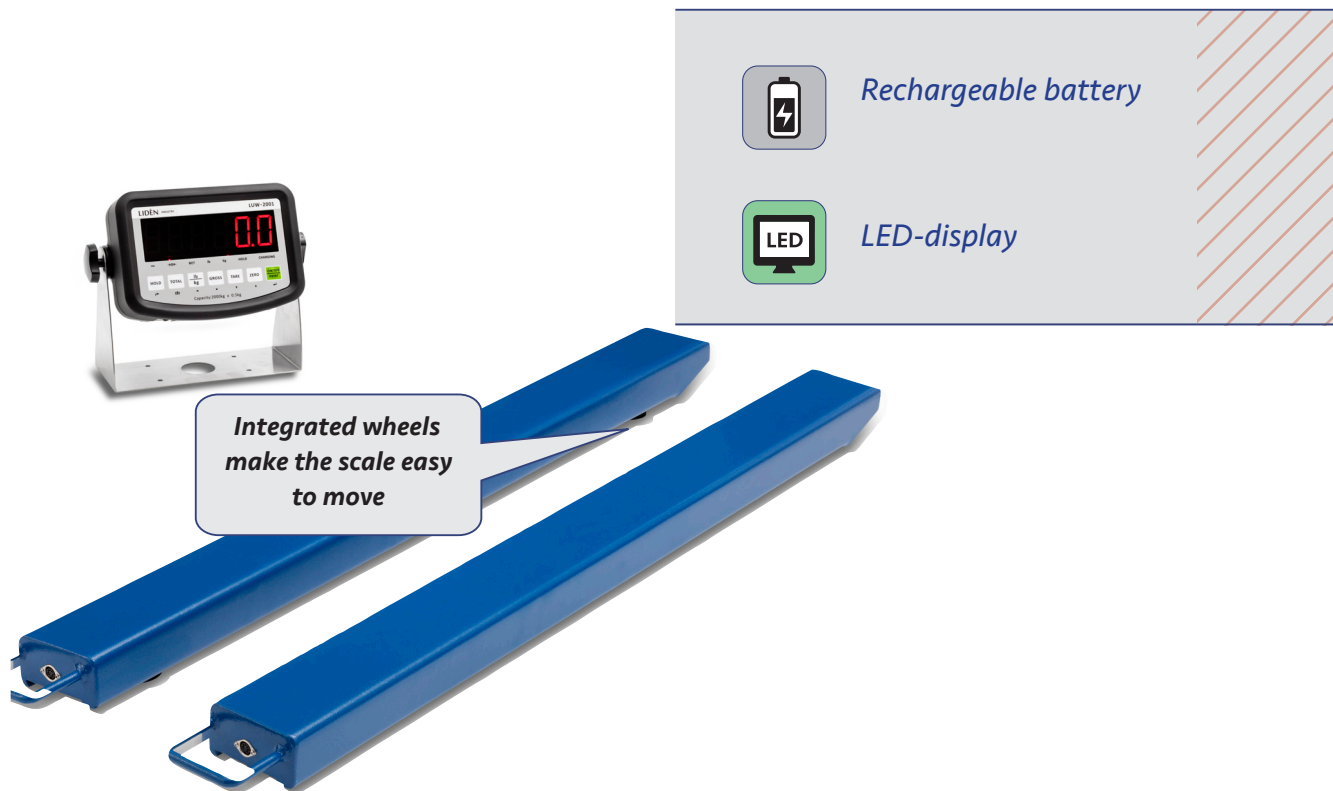

Beam scale LBW-2002

Beam scale for industry and dry environments

Rechargeable battery and charger included. Lacquered version.
Handles and integrated wheels make the scale easy to move.
Wall bracket for display included.

Benefits

- ✓ Very robust construction with lacquered finish surface treatment
- ✓ Load cells are protected against the floor with rubber feet
- ✓ 4 load cells in steel, nickel plated with protection IP-67
- ✓ Capacity 2000 kg x 0.5 kg (standard)
- ✓ Built not to be damaged by shock loads
- ✓ Handles and cable protection on each beam
- ✓ Low height: 80 mm
- ✓ Beam size: 1,250 x 120 mm per piece

Technical specifications	LBW-2002
Capacity (kg)	2000
Readability (g)	0,5
Accuracy (g)	+/- 0,5
Size per beam (WxLxH mm)	120 x 1250 x 80
Net weight (kg)	33 incl indicator
Wall bracket included	✓
Display	30 mm LED-display

30mm LED-display

External adjustment

Summation

CE-marked

RS-232

Warranty 1 year

LED-display

Load cell